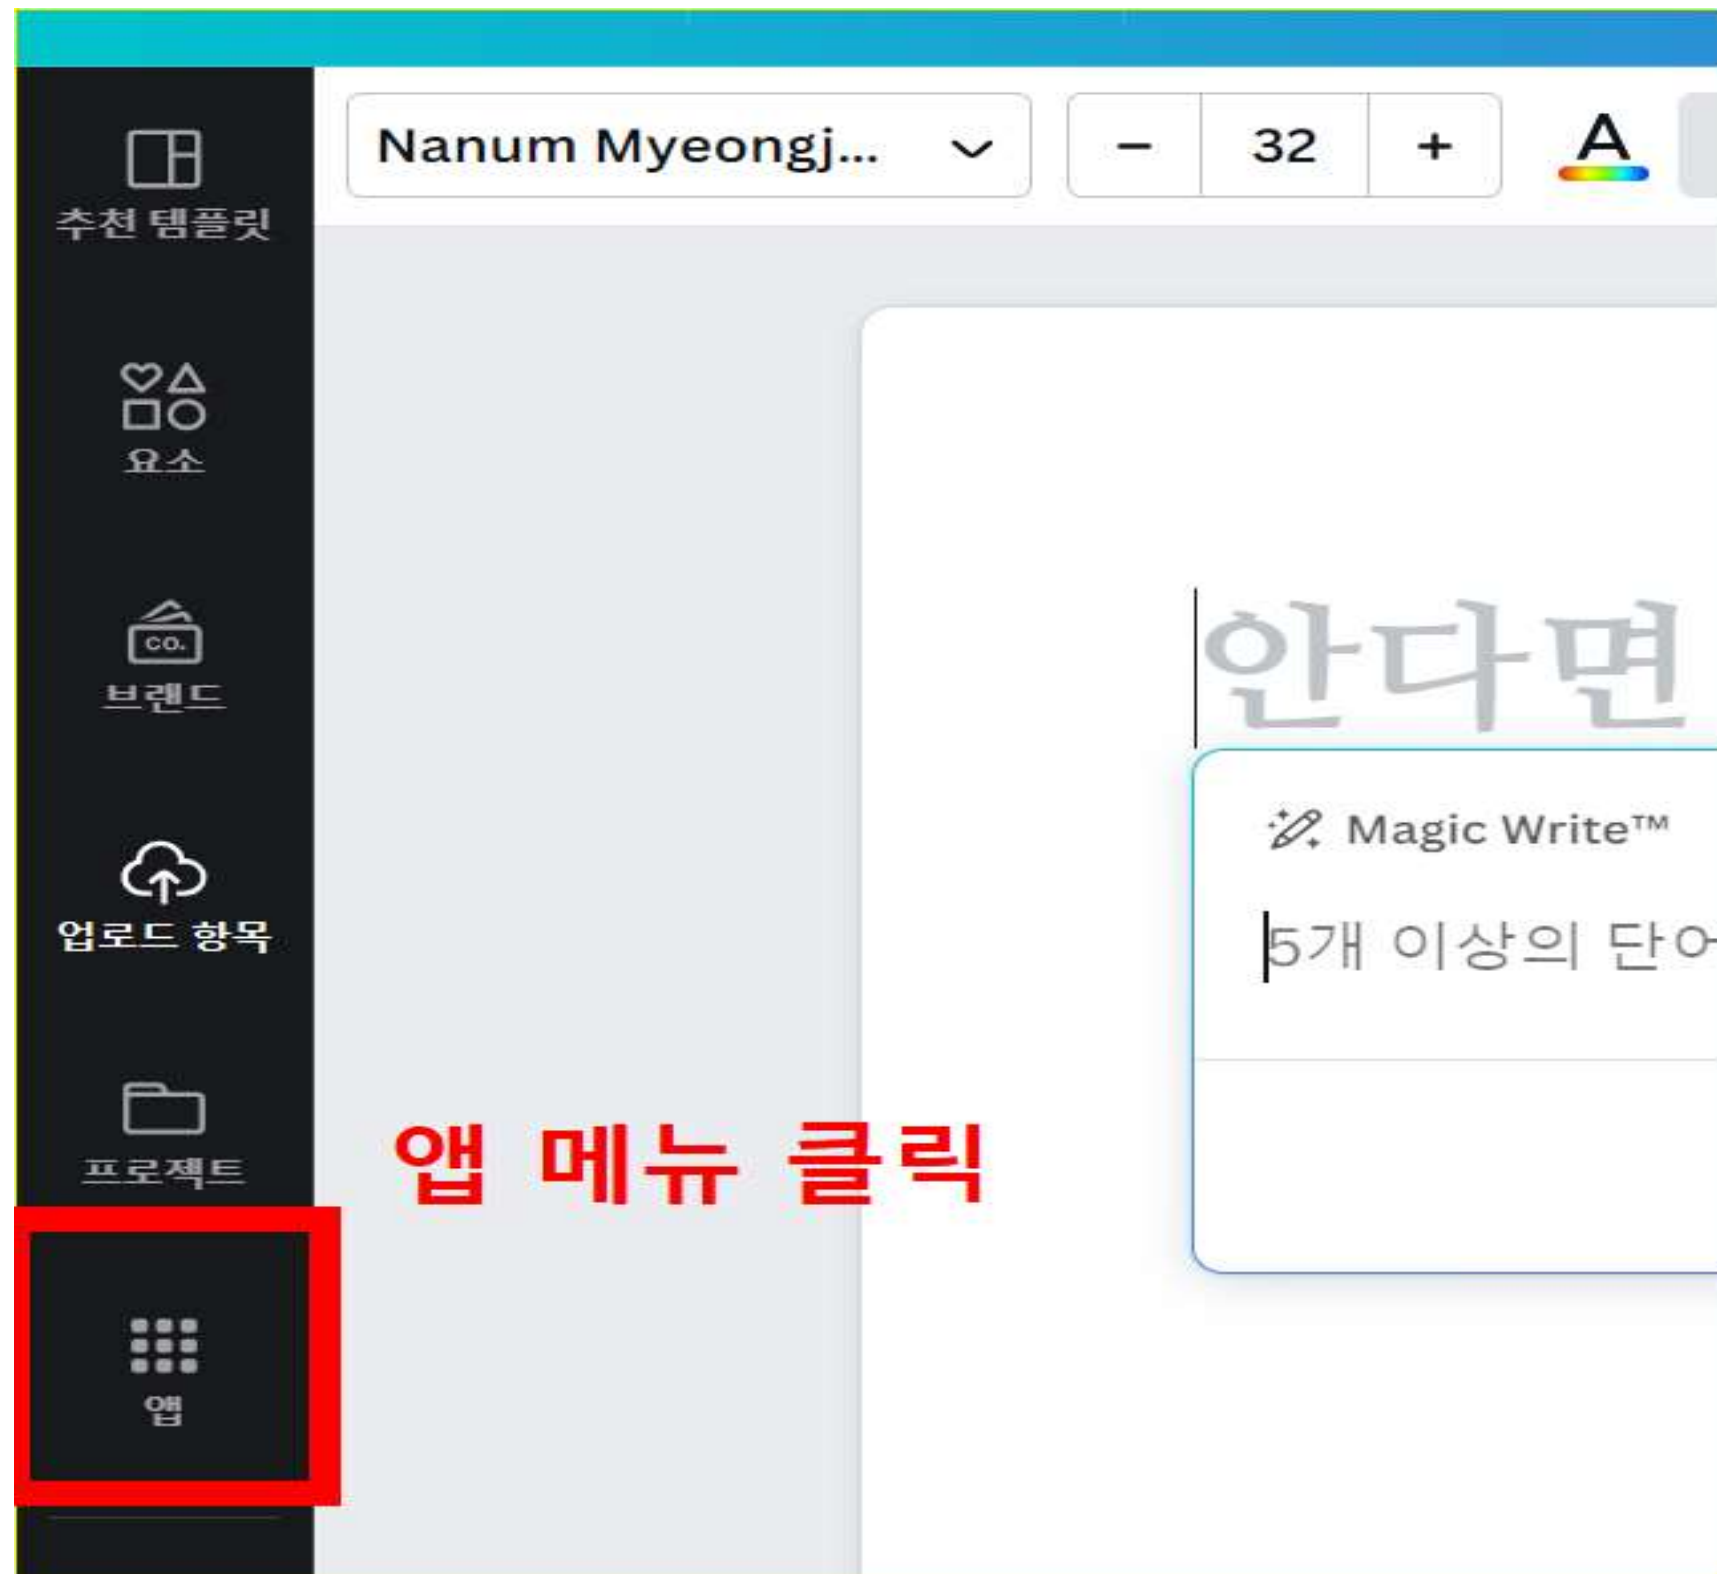

CANVA에서 사용 가능한 생성형 AI : Text to image

앱 메뉴 클릭