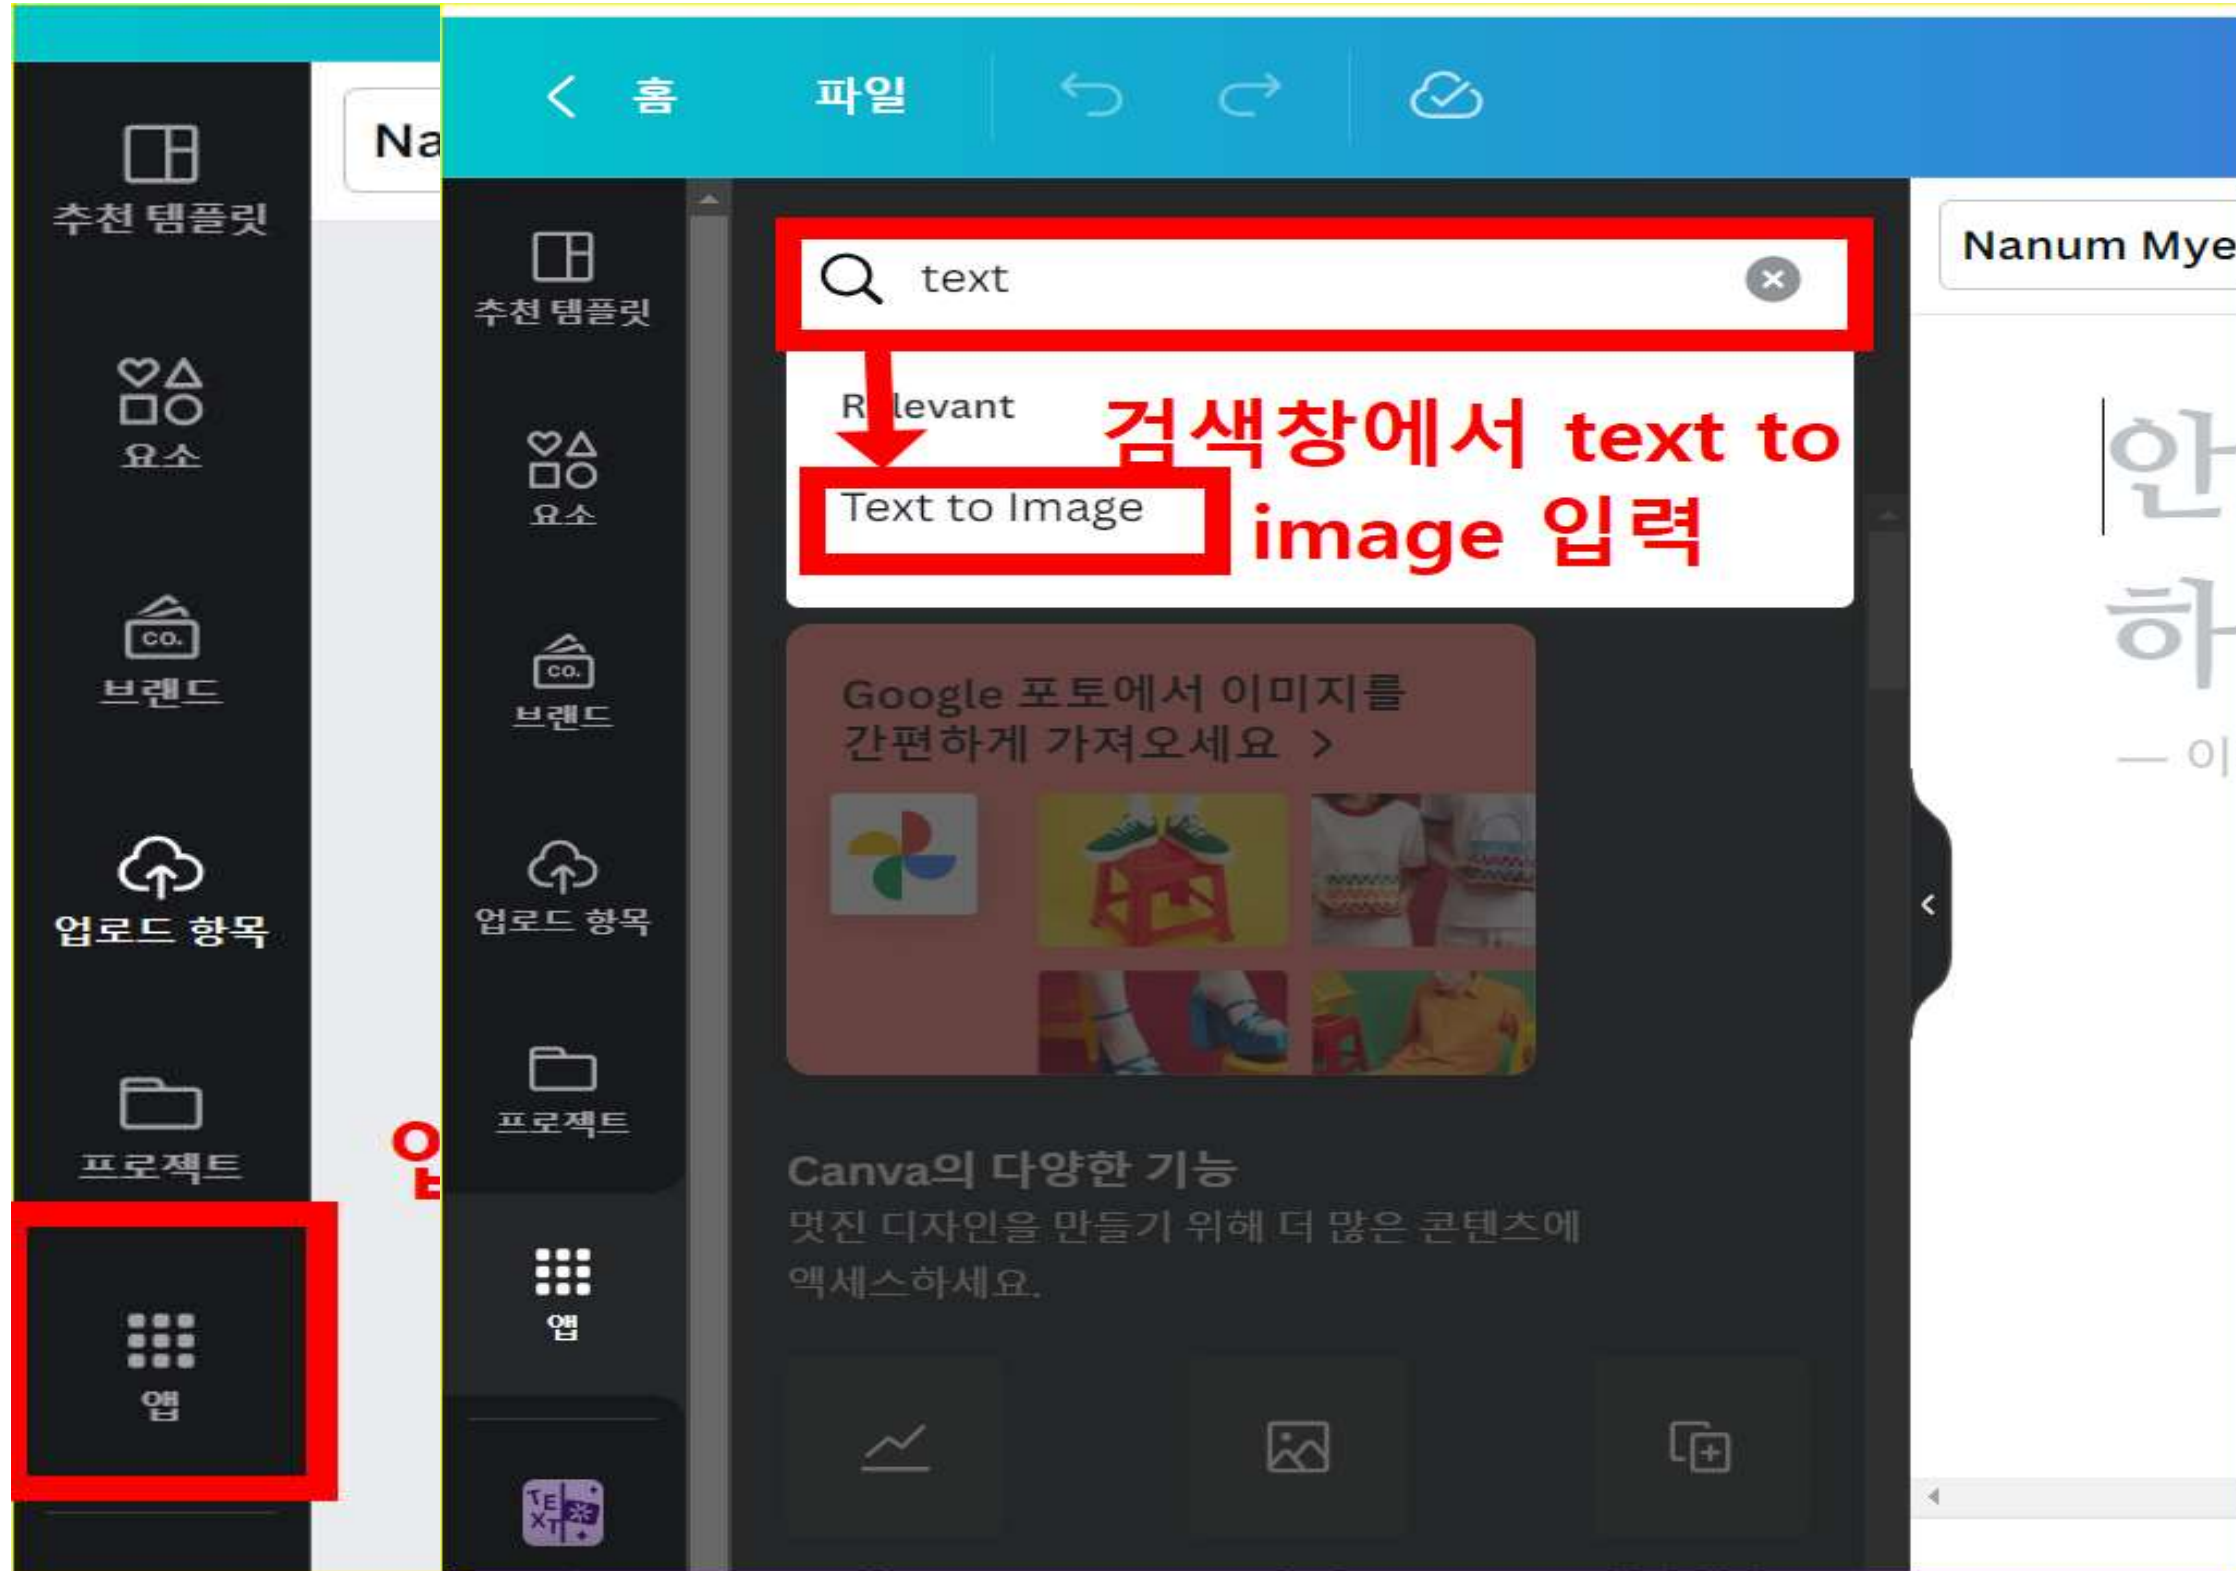

CANVA에서 사용 가능한 생성형 AI : Text to image

도입
전개
정리